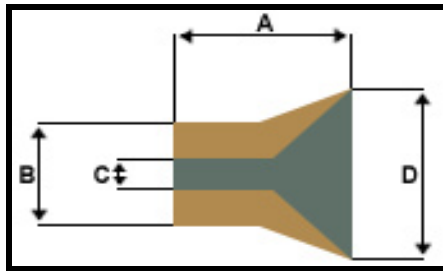

	<p>Part No. 023-221B</p> <p>A = 12 B = 6 C = 1.5 D = 8.5</p>
---	--

	<p>Part No. 042035</p> <p>A = 14 B = 9.6 C = 4.5 D = 10</p>
---	---

	<p>Part No. 042035-CLEAR</p> <p>A = 14 B = 9.6 C = 4.5 D = 10</p>
---	---

	<p>Part No. 2260211602S</p> <p>A = 16.5 B = 9.3 C = 3.5 D = 11</p>
---	--

AMEGA ENGINEERING SUCKER LIST

BELOW CUPS 7-11mm

	<p>Part No. 22602111602</p> <p>A = 16.5 B = 9.3 C = 3.5 D = 11</p>
---	--

	<p>Part No. ZP10BS</p> <p>A = 16 B = 11 C = 4.6 D = 11.7</p>
---	--