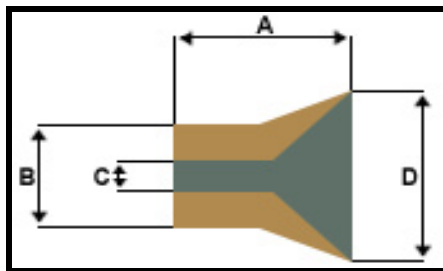

	Part No. 1375
	A = 14.5 B = 7 C = 4 D = 4.65

	Part No. SM2807-CLEAR
	A = 14 B = 7 C = 4 D = 5.5

	Part No. 023-211
	A = 14 B = 7 C = 4 D = 5.5

	Part No. 0105092
	A = 14 B = 9.5 C = 5 D = 6.5

	Part No. 023-215-2
	A = 14 B = 7 C = 3.8 D = 6.5

	Part No. AME-6B
	A = 13.5 B = 7 C = 4.7 D = 7.5

AMEGA ENGINEERING SUCKER LIST

BELOW CUPS 4-7.5mm

	<p>Part No. 160992</p> <p>A = 23 (INC. FITTING) B = M5 C = 1.9 D = 7.8</p>
---	--

	<p>Part No. AME-S0103</p> <p>A = 22.3 (INC. FITTING) B = M5 C = 1.9 D = 8</p>
---	---

	<p>Part No. 023-221B</p> <p>A = 12 B = 6 C = 1.5 D = 8.5</p>
---	--

	<p>Part No. 042035</p> <p>A = 14 B = 9.6 C = 4.5 D = 10</p>
---	---

	<p>Part No. 042035-CLEAR</p> <p>A = 14 B = 9.6 C = 4.5 D = 10</p>
---	---